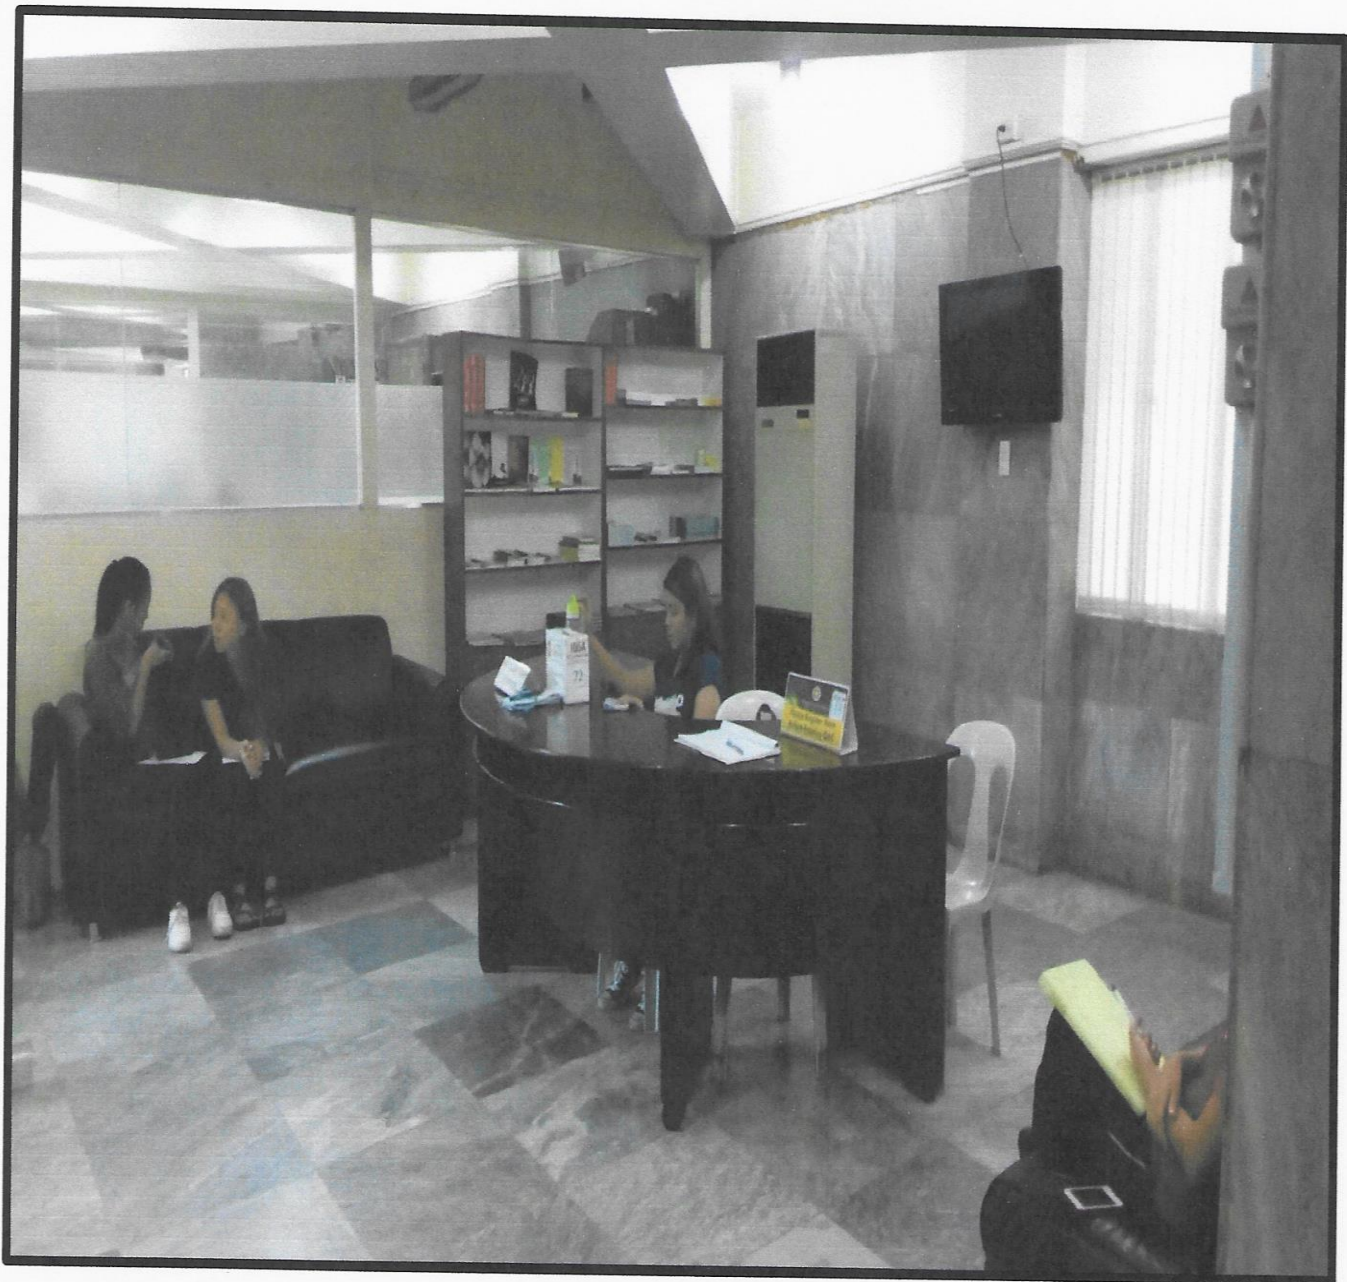

POLYTECHNIC UNIVERSITY OF THE PHILIPPINES
COLLEGE OF ENGINEERING
COMPUTER ENGINEERING DEPARTMENT

Conference

The Conference area in Quality Assurance Center with a rectangular table and chairs where the staff and employee holds their meeting.

Lounge Area

Front desk for assistance and entrance to the
Quality Assurance Center.

POLYTECHNIC UNIVERSITY OF THE PHILIPPINES
COLLEGE OF ENGINEERING
COMPUTER ENGINEERING DEPARTMENT

Lounge Area

The lounge area in Quality Assurance Center where guests is being entertained and accommodated.

POLYTECHNIC UNIVERSITY OF THE PHILIPPINES
COLLEGE OF ENGINEERING
COMPUTER ENGINEERING DEPARTMENT

Lounge Area

Paintings and furniture displayed at the lounge area in Quality Assurance Center.

POLYTECHNIC UNIVERSITY OF THE PHILIPPINES
COLLEGE OF ENGINEERING
COMPUTER ENGINEERING DEPARTMENT

Conference Area

Common setup of furniture at the Conference area in Quality Assurance Center.

POLYTECHNIC UNIVERSITY OF THE PHILIPPINES
COLLEGE OF ENGINEERING
COMPUTER ENGINEERING DEPARTMENT

Staff

Staff accommodating the guests in the lounge area in Quality Assurance Center.